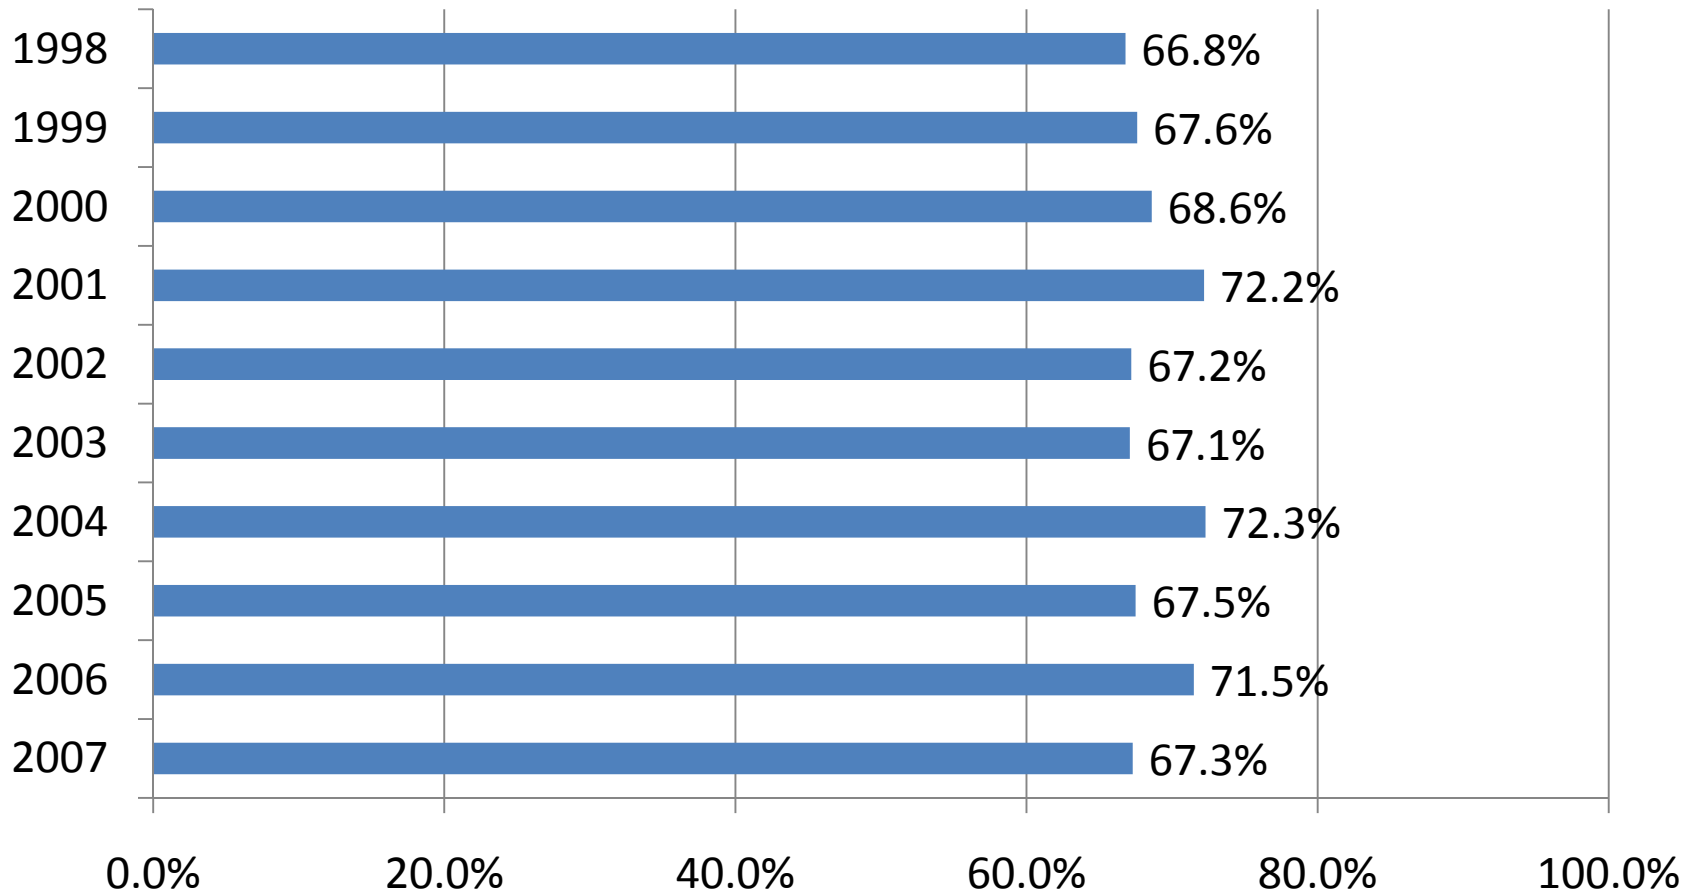

UNCP Retention Rates By Cohort Year

Based upon first-time, full-time students in each cohort year who returned the following fall

UNCP Retention Goals

Rounded percentages for UNCP & peer institutions, 2004 to 2007