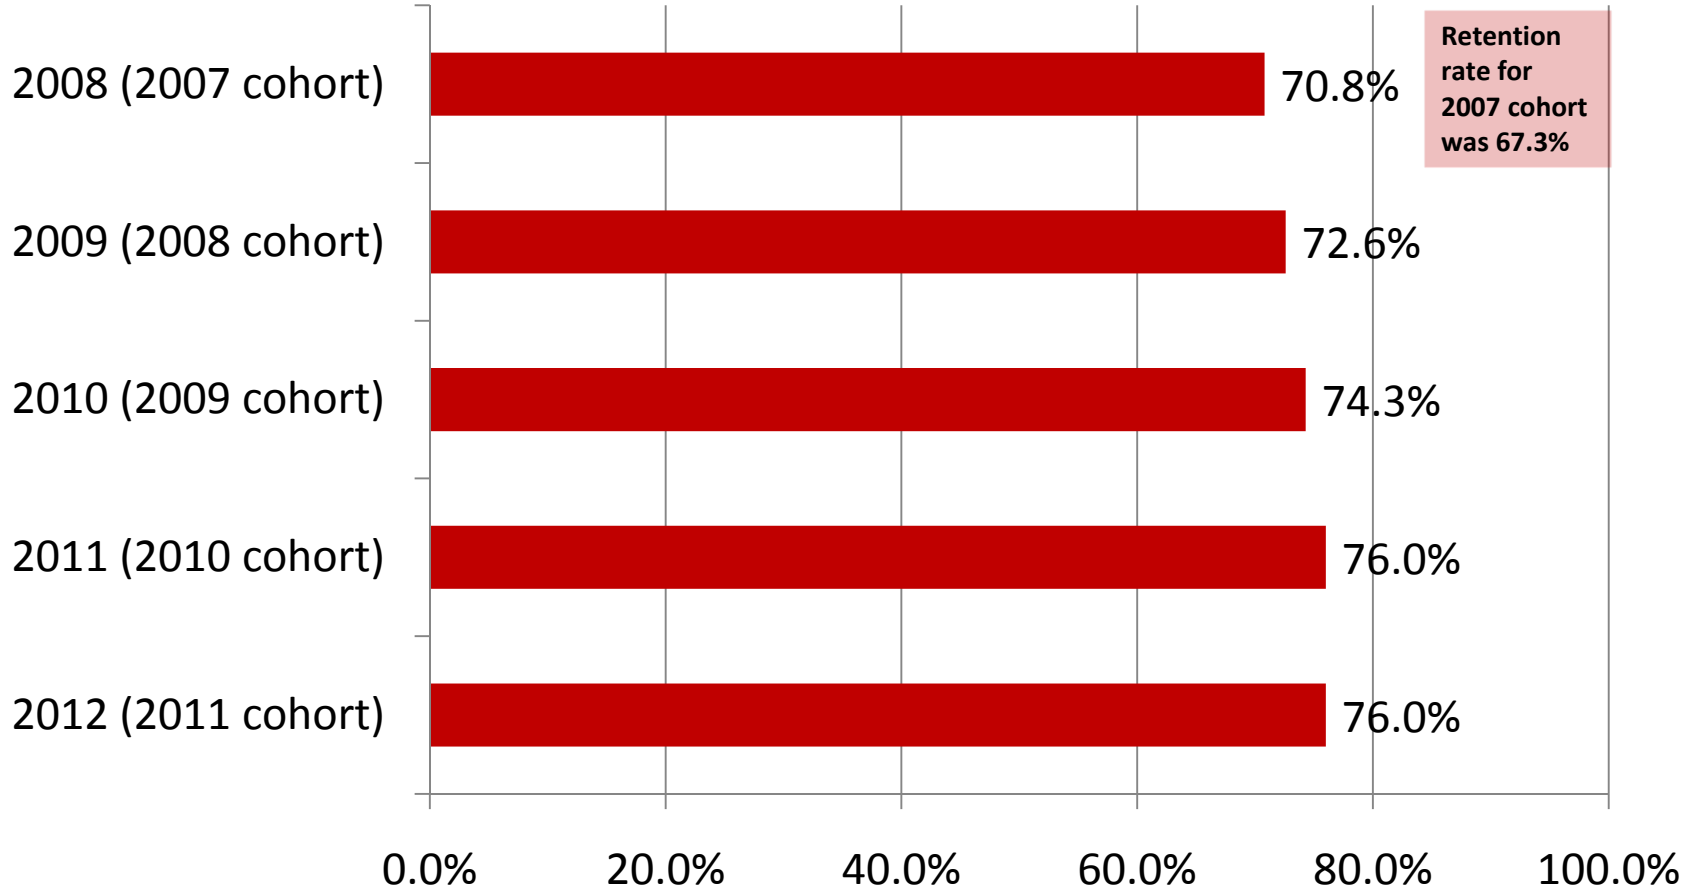

UNCP Retention Rates By Cohort Year

Based upon first-time, full-time students in each cohort year who returned the following fall

UNCP Retention Goals

Rounded percentages for UNCP & peer institutions, 2004 to 2007