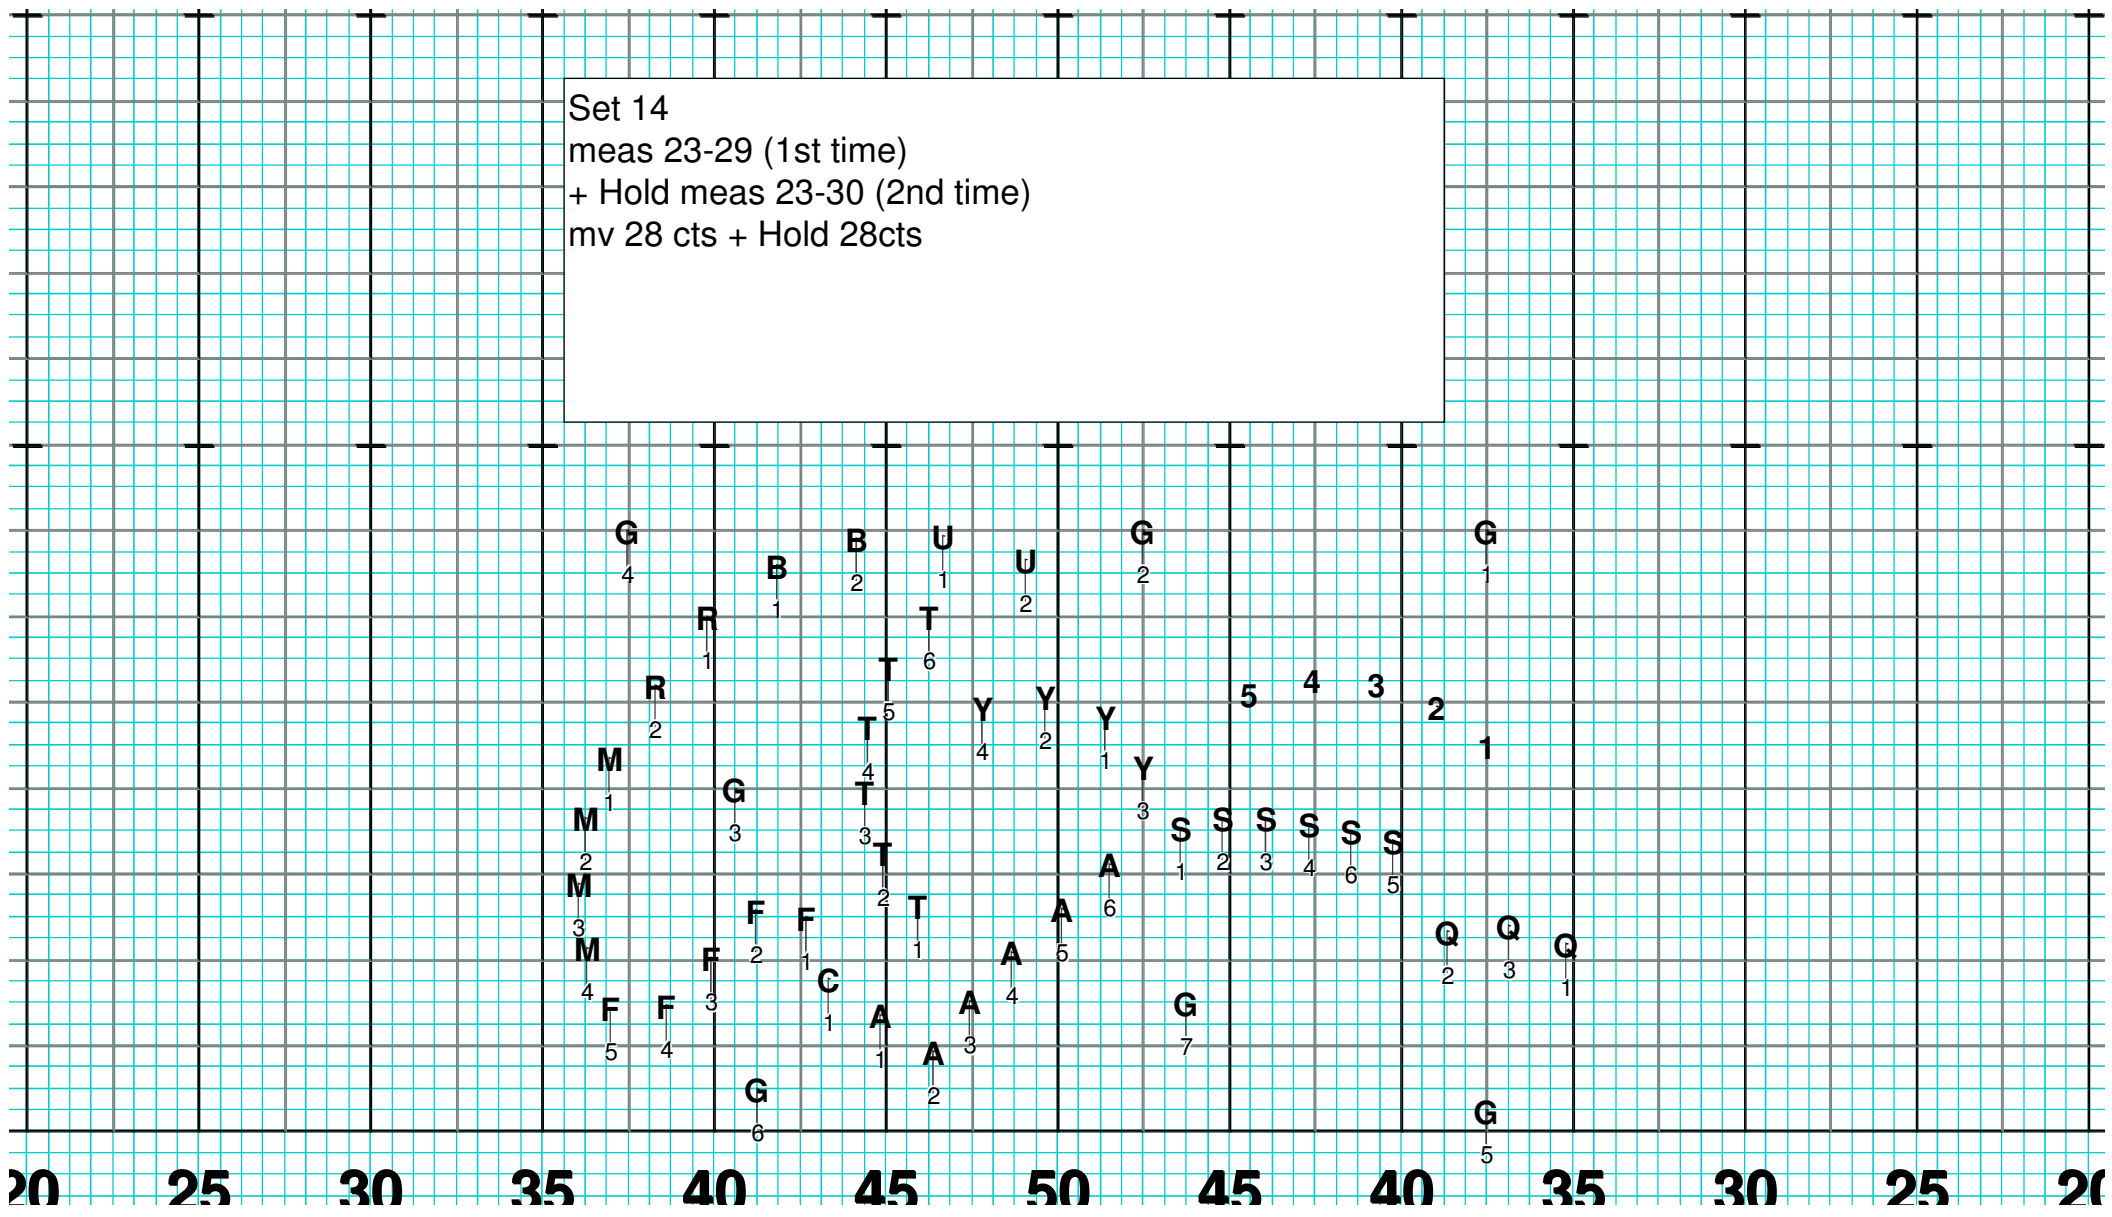

Set 14
 meas 23-29 (1st time)
 + Hold meas 23-30 (2nd time)
 mv 28 cts + Hold 28cts

Set 15
Drum Solo 2005
meas 1-4
16 cts
Take curved paths

Set 16
 meas 5-8
 mv 16 cts
 winds =clockwise
 guard = counter/clwise

Set 17
 meas 9- 13
 +14-17+ 18-23
 Hold 19 cts(visual)
 + mv 16 cts
 + MT or HOLD 24cts
 all rotate
 clockwise

Director Viewpoint

Director Viewpoint