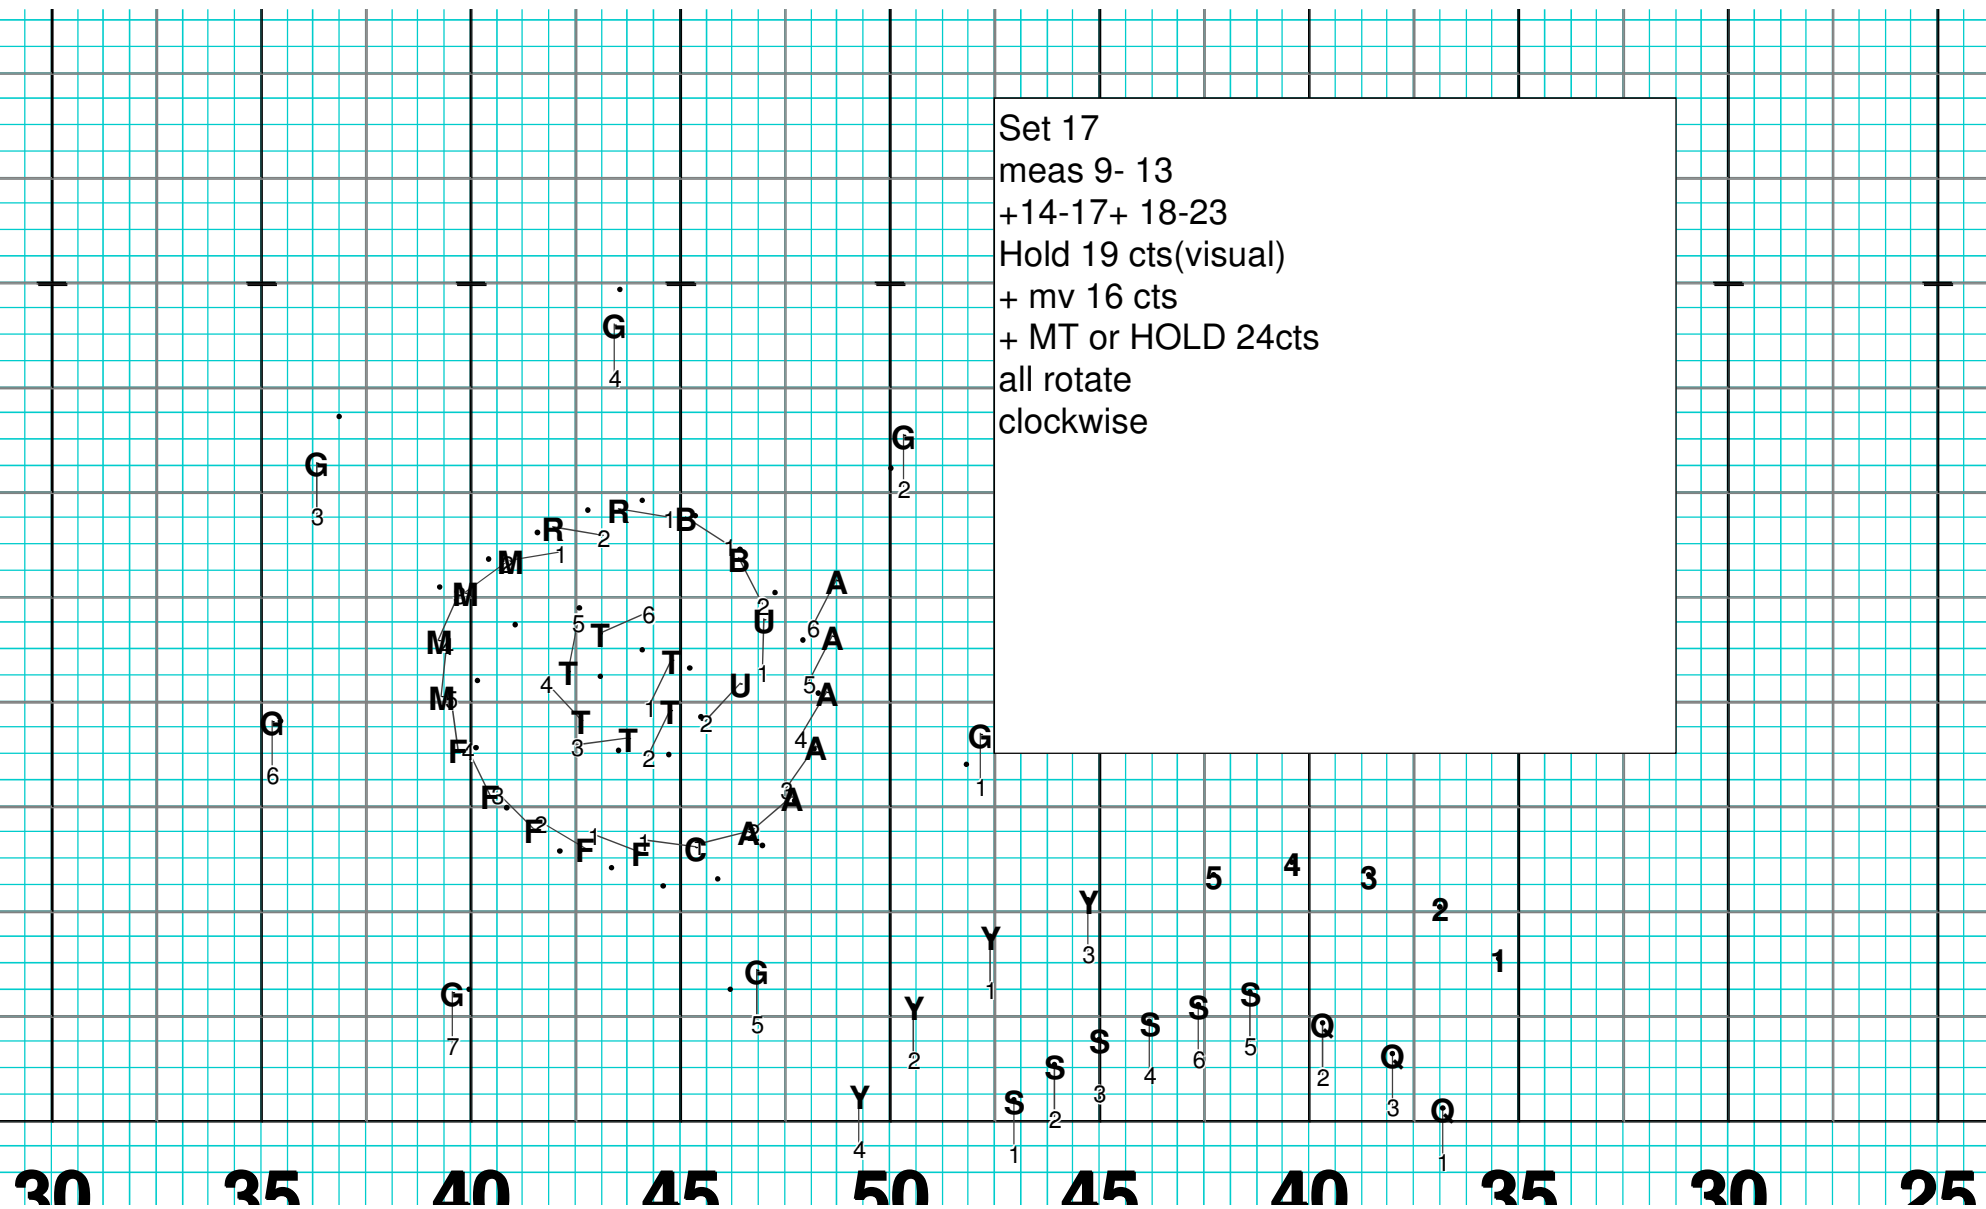

Set 14
 meas 23-29 (1st time)
 + Hold meas 23-30 (2nd time)
 mv 28 cts + Hold 28cts

Set 15
Drum Solo 2005
meas 1-4
16 cts
Take curved paths

Set 16
 meas 5-8
 mv 16 cts
 winds =clockwise
 guard = counter/clwise

Set 17
 meas 9- 13
 +14-17+ 18-23
 Hold 19 cts(visual)
 + mv 16 cts
 + MT or HOLD 24cts
 all rotate
 clockwise

Director Viewpoint

Director Viewpoint