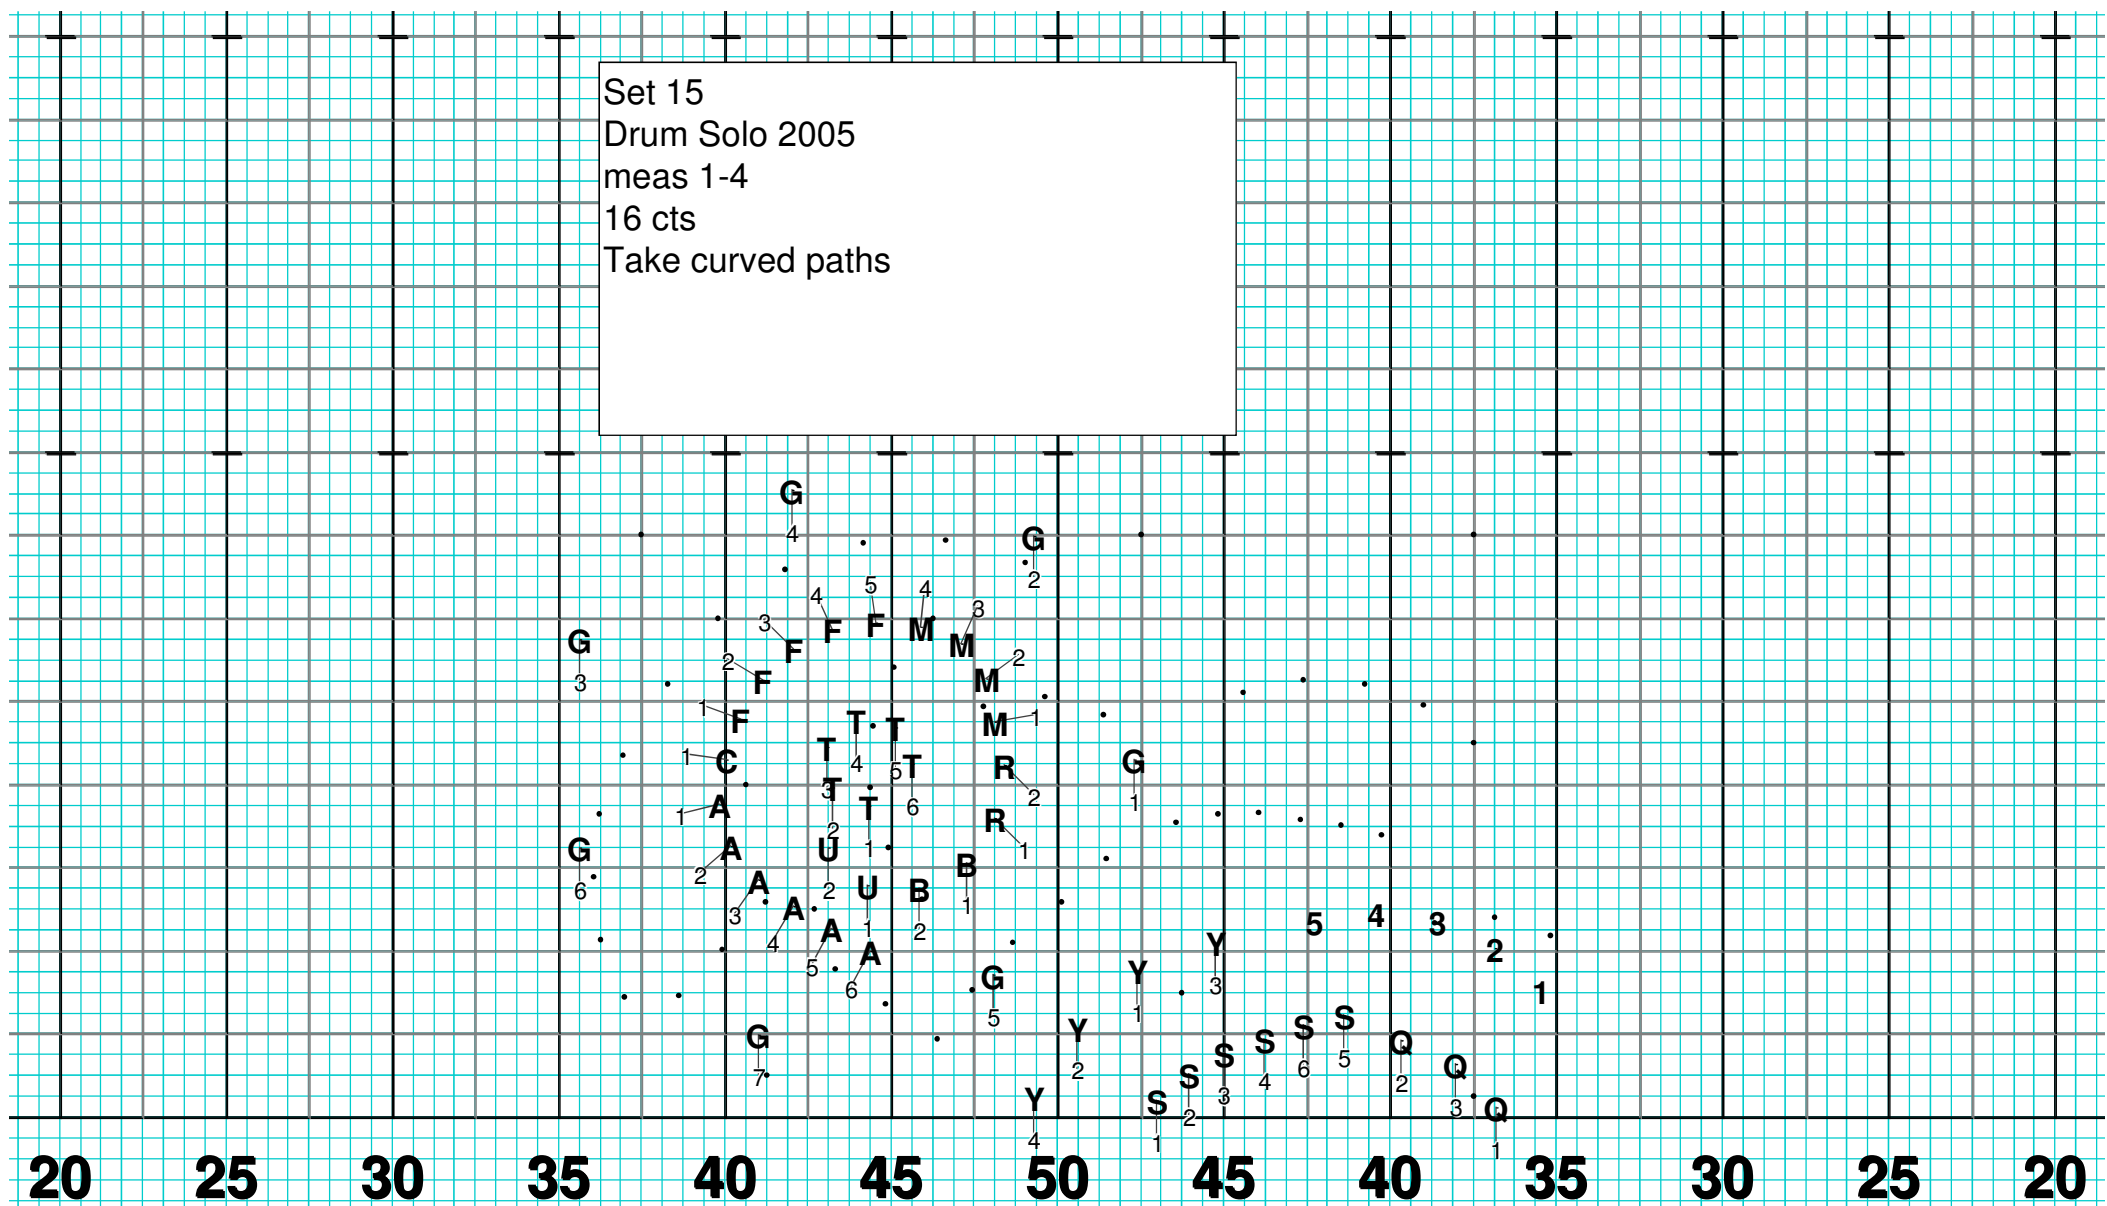

Set 14
 meas 23-29 (1st time)
 + Hold meas 23-30 (2nd time)
 mv 28 cts + Hold 28cts

Set 15
Drum Solo 2005
meas 1-4
16 cts
Take curved paths

Set 16
 meas 5-8
 mv 16 cts
 winds =clockwise
 guard = counter/clwise

Set 17
 meas 9- 13
 +14-17+ 18-23
 Hold 19 cts(visual)
 + mv 16 cts
 + MT or HOLD 24cts
 all rotate
 clockwise

Director Viewpoint

Director Viewpoint