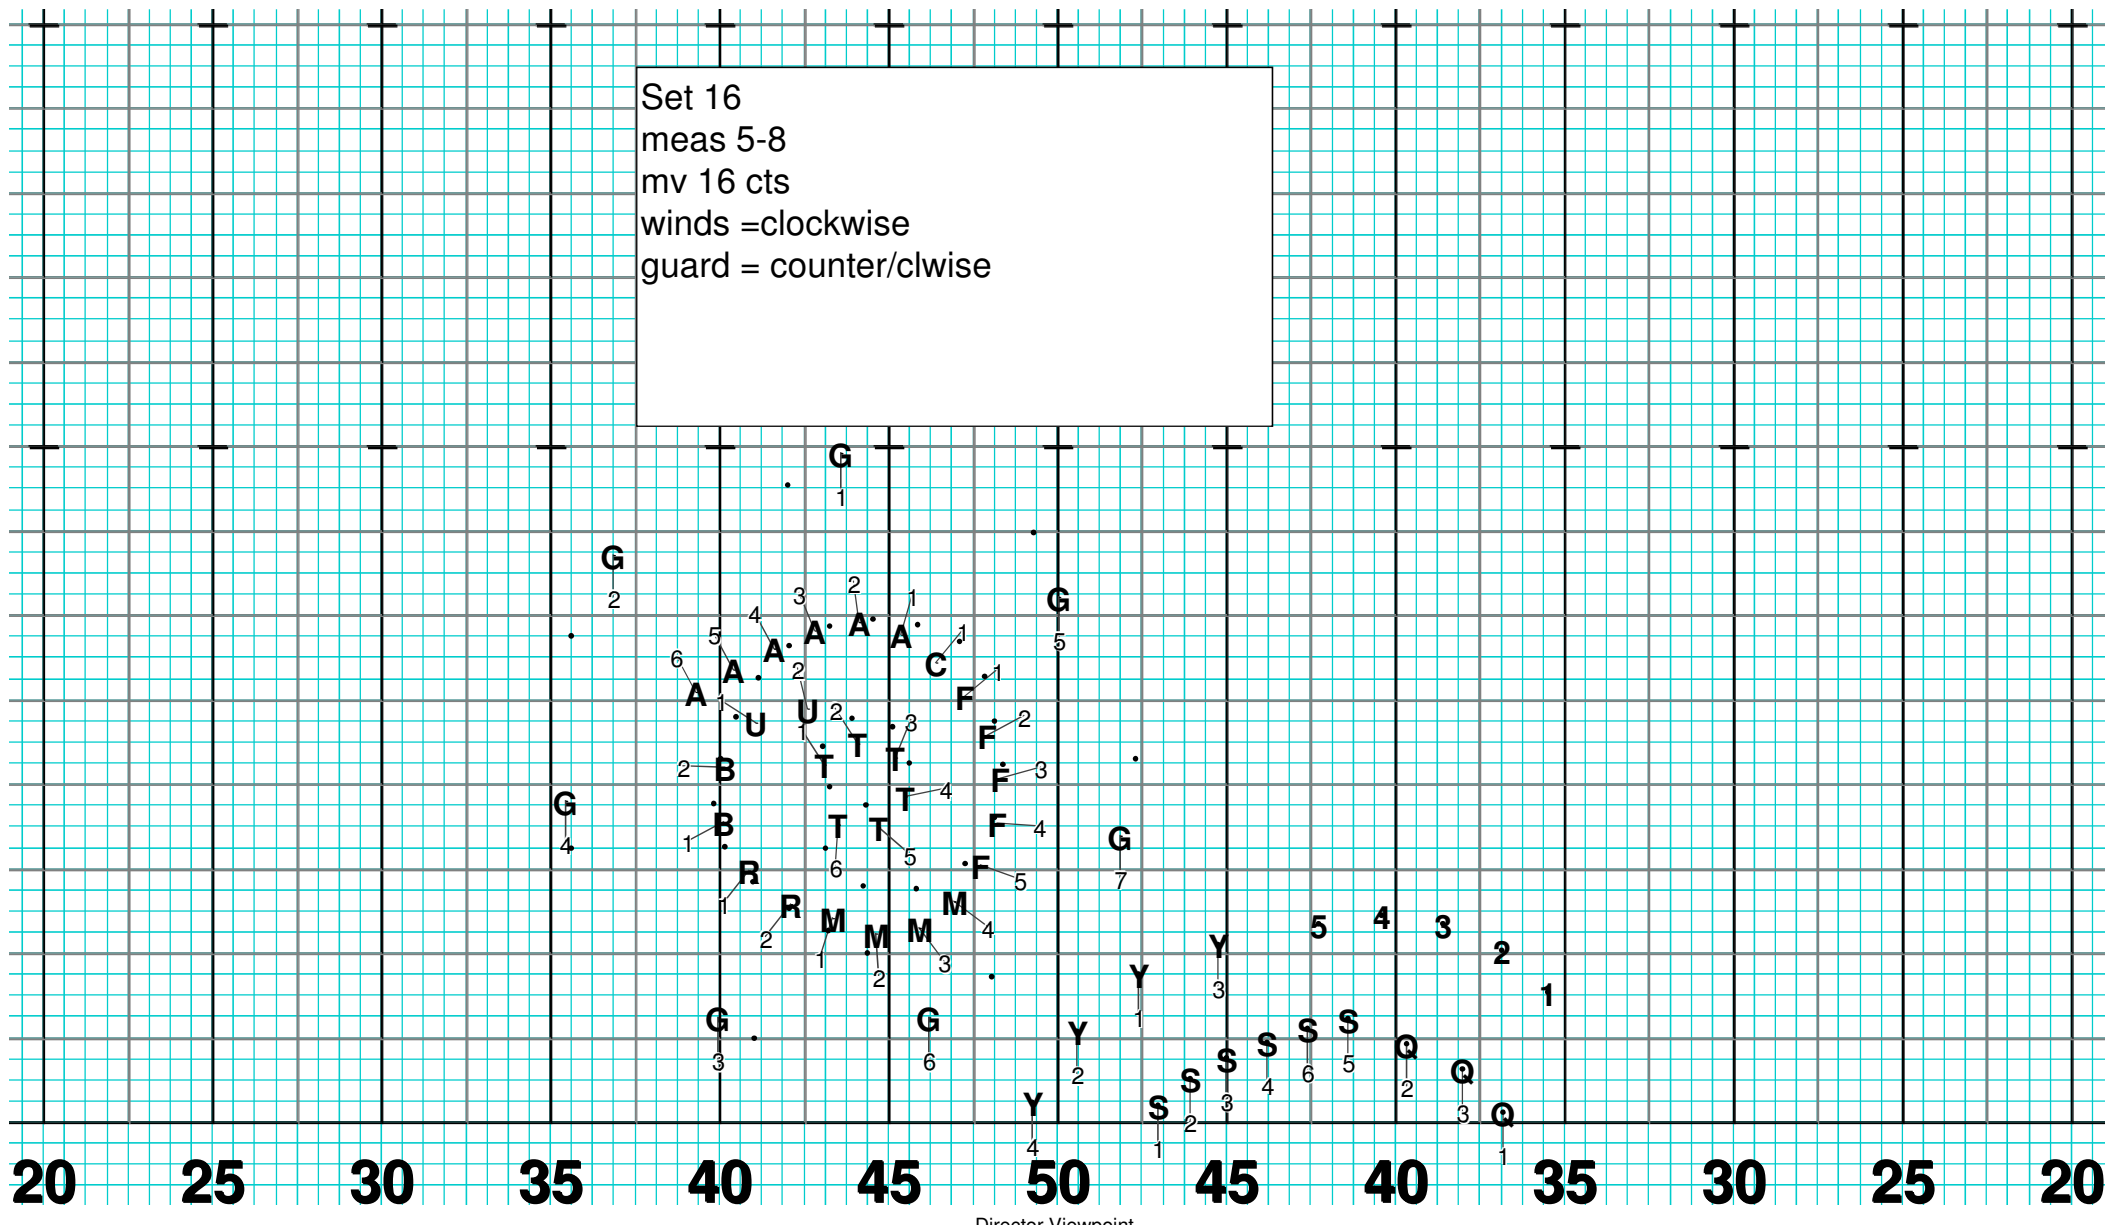

Set 14
 meas 23-29 (1st time)
 + Hold meas 23-30 (2nd time)
 mv 28 cts + Hold 28cts

Set 15
Drum Solo 2005
meas 1-4
16 cts
Take curved paths

Set 16
 meas 5-8
 mv 16 cts
 winds =clockwise
 guard = counter/clwise

Set 17
 meas 9- 13
 +14-17+ 18-23
 Hold 19 cts(visual)
 + mv 16 cts
 + MT or HOLD 24cts
 all rotate
 clockwise

Director Viewpoint

Director Viewpoint