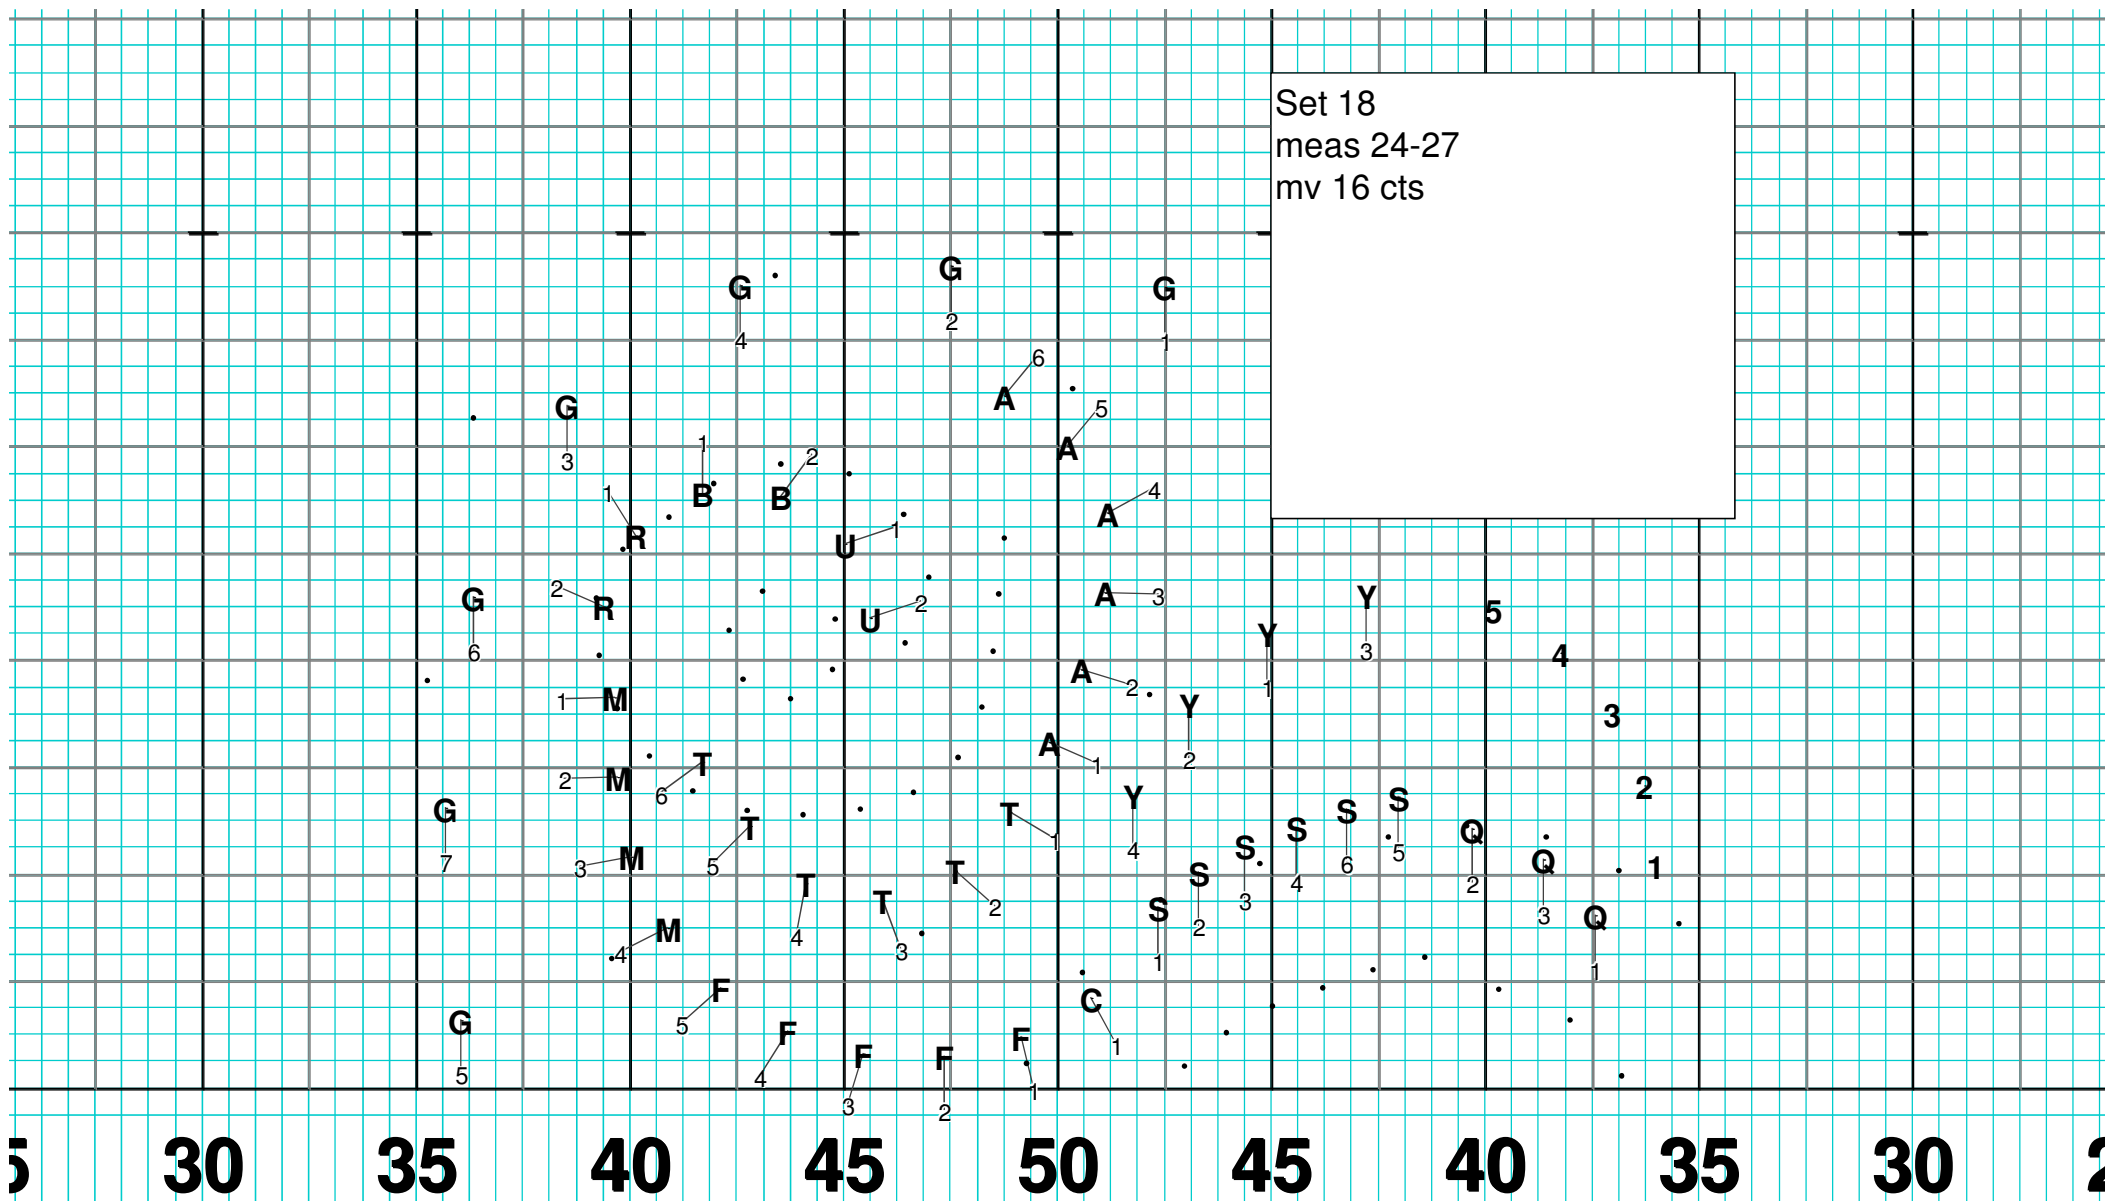

Set 14
 meas 23-29 (1st time)
 + Hold meas 23-30 (2nd time)
 mv 28 cts + Hold 28cts

Set 15
Drum Solo 2005
meas 1-4
16 cts
Take curved paths

Set 16
 meas 5-8
 mv 16 cts
 winds =clockwise
 guard = counter/clwise

Set 17
 meas 9- 13
 +14-17+ 18-23
 Hold 19 cts(visual)
 + mv 16 cts
 + MT or HOLD 24cts
 all rotate
 clockwise

Director Viewpoint

Director Viewpoint