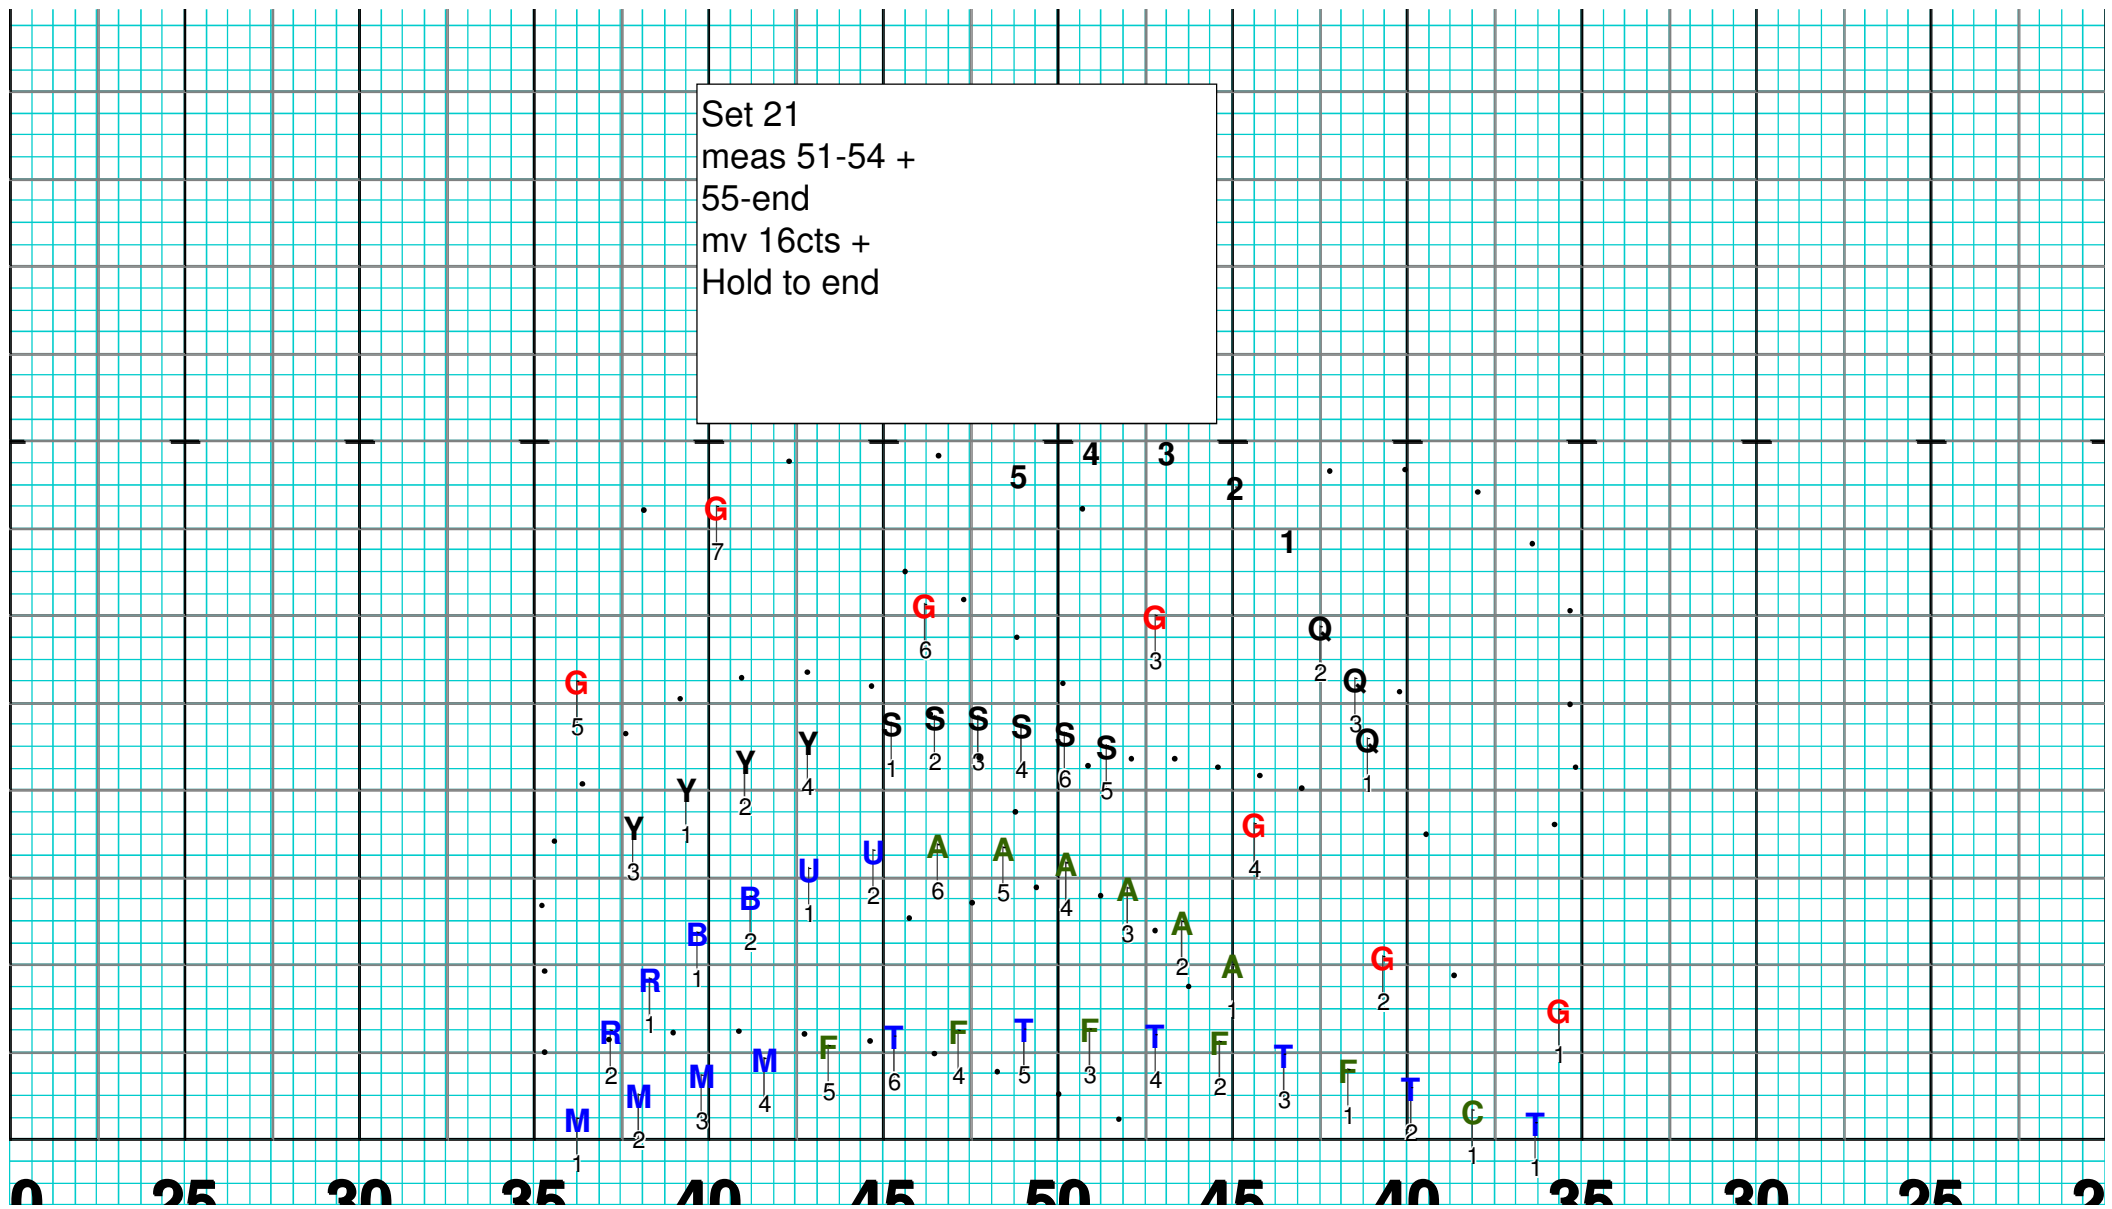

Set 19
FREE
meas 1-4 +
5-47
mv 16 cts +
HOLD 5-47

20 25 30 35 40 45 50 45 40 35 30 25 20

Director Viewpoint

Set 20
 meas 47(coda)-50
 mv 16 cts

Set 21
 meas 51-54 +
 55-end
 mv 16cts +
 Hold to end

Director Viewpoint