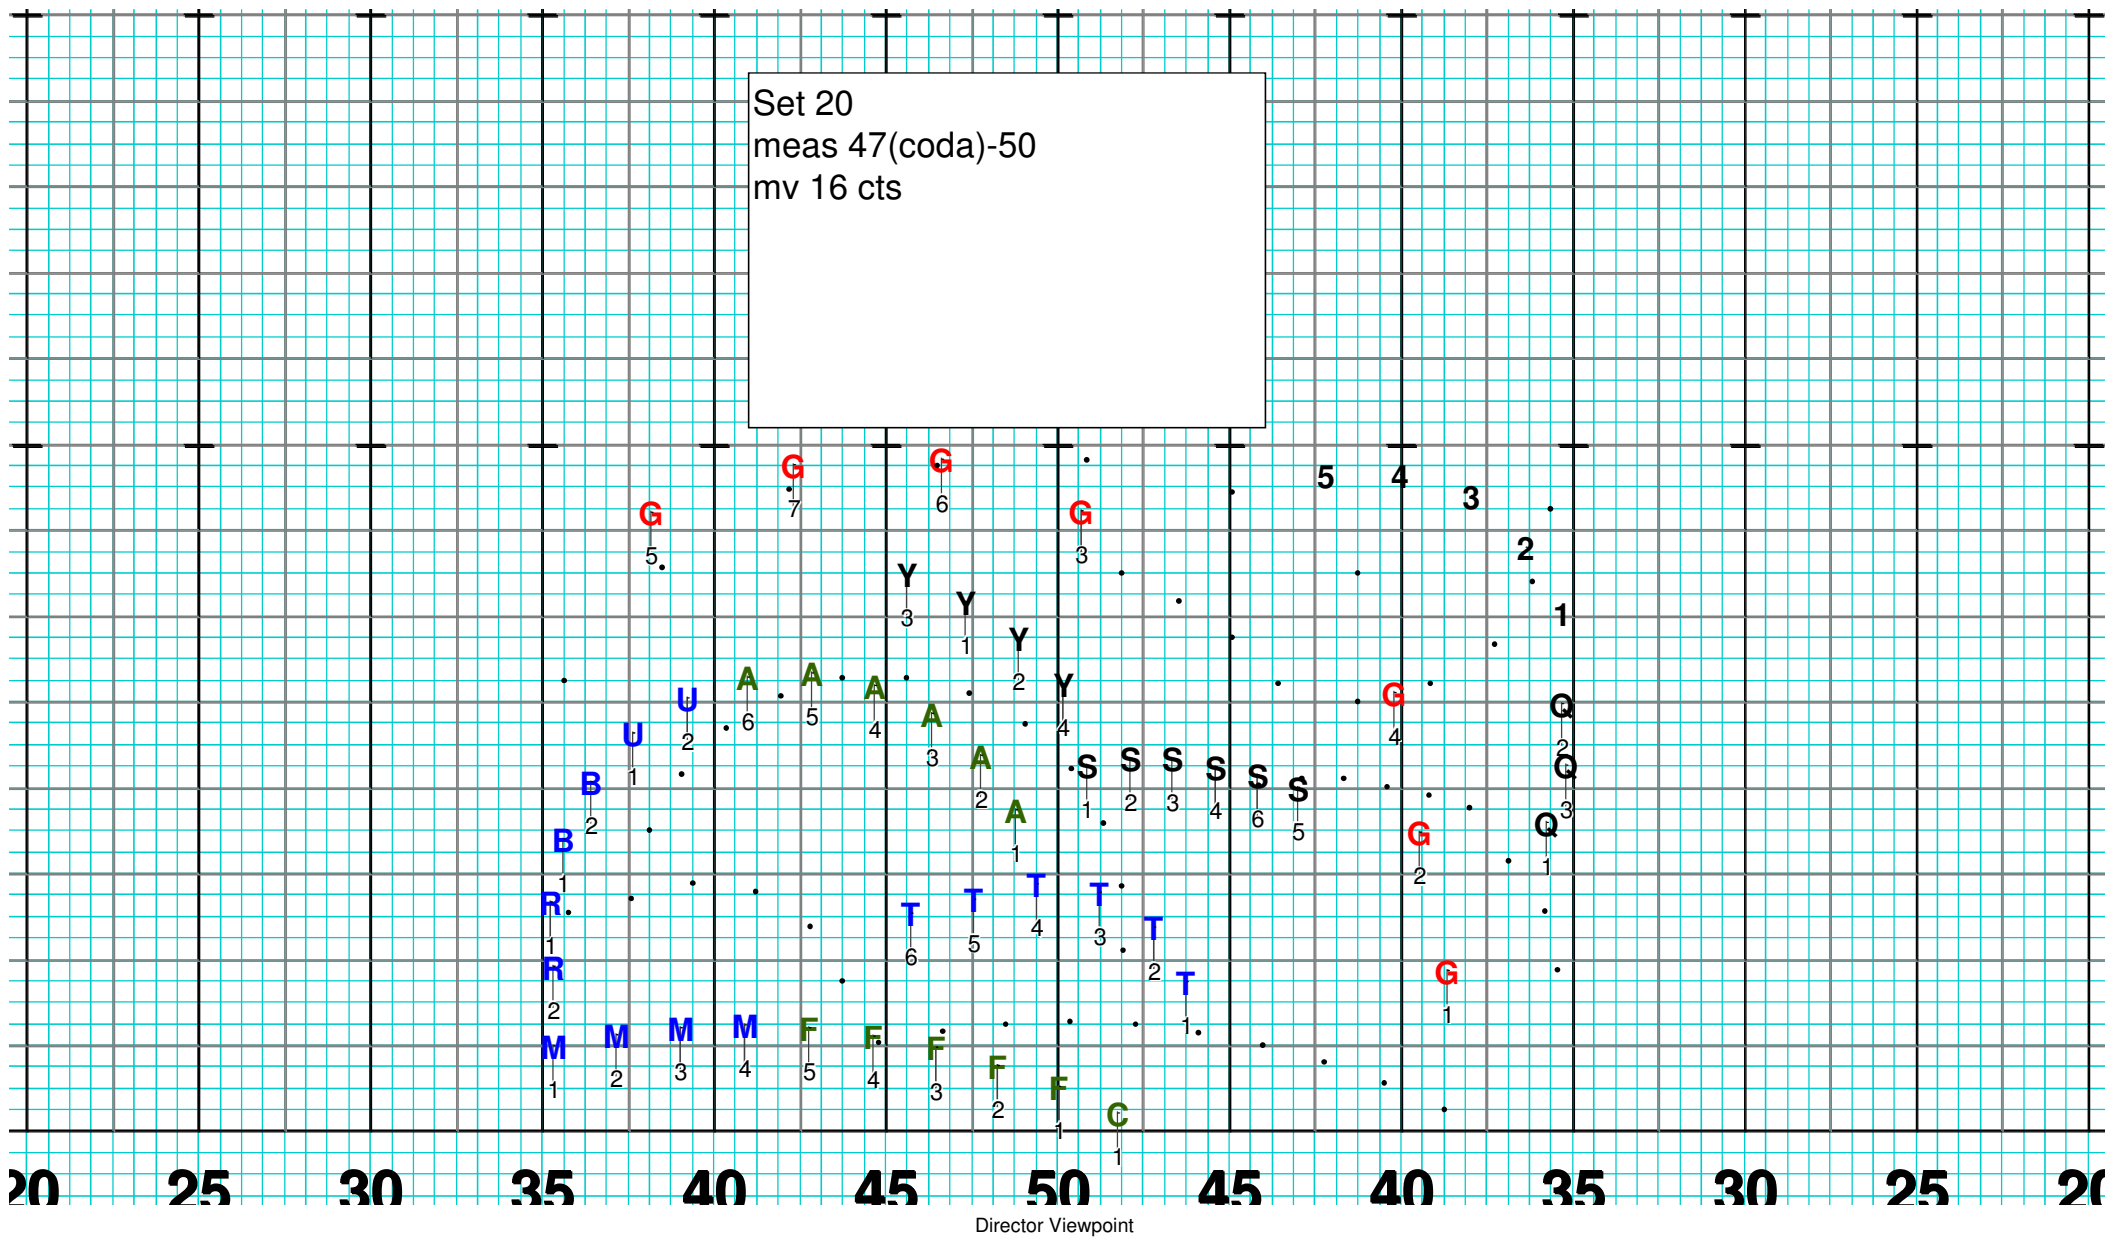

Set 19
FREE
meas 1-4 +
5-47
mv 16 cts +
HOLD 5-47

20 25 30 35 40 45 50 45 40 35 30 25 20

Director Viewpoint

Set 20
 meas 47(coda)-50
 mv 16 cts

Set 21
 meas 51-54 +
 55-end
 mv 16cts +
 Hold to end

Director Viewpoint