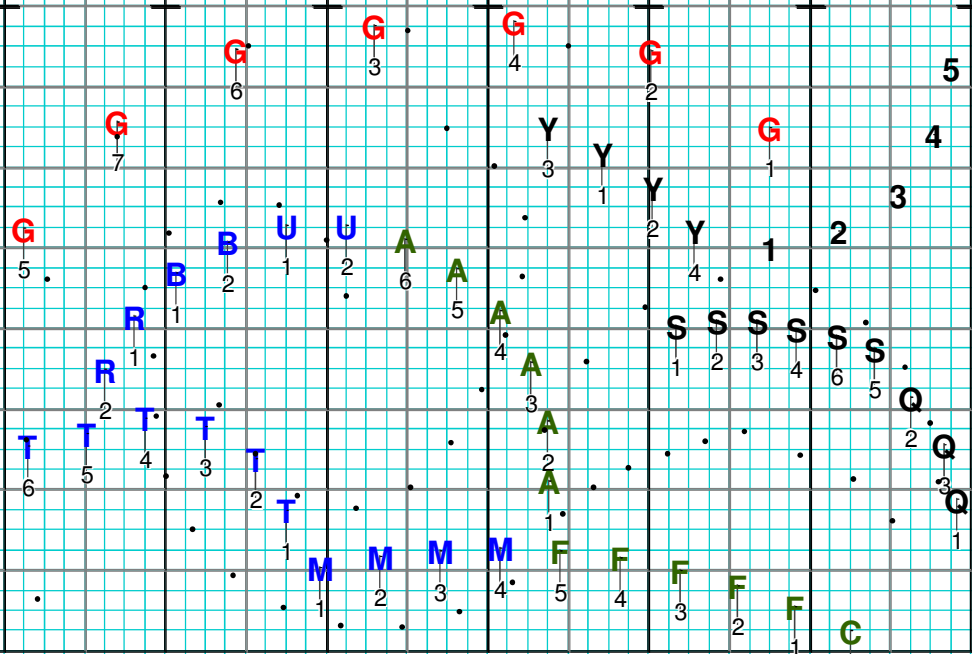

Set 19
FREE
meas 1-4 +
5-47
mv 16 cts +
HOLD 5-47

20 25 30 35 40 45 50 45 40 35 30 25 20

Director Viewpoint

Set 20
 meas 47(coda)-50
 mv 16 cts

Set 21
 meas 51-54 +
 55-end
 mv 16cts +
 Hold to end

Director Viewpoint