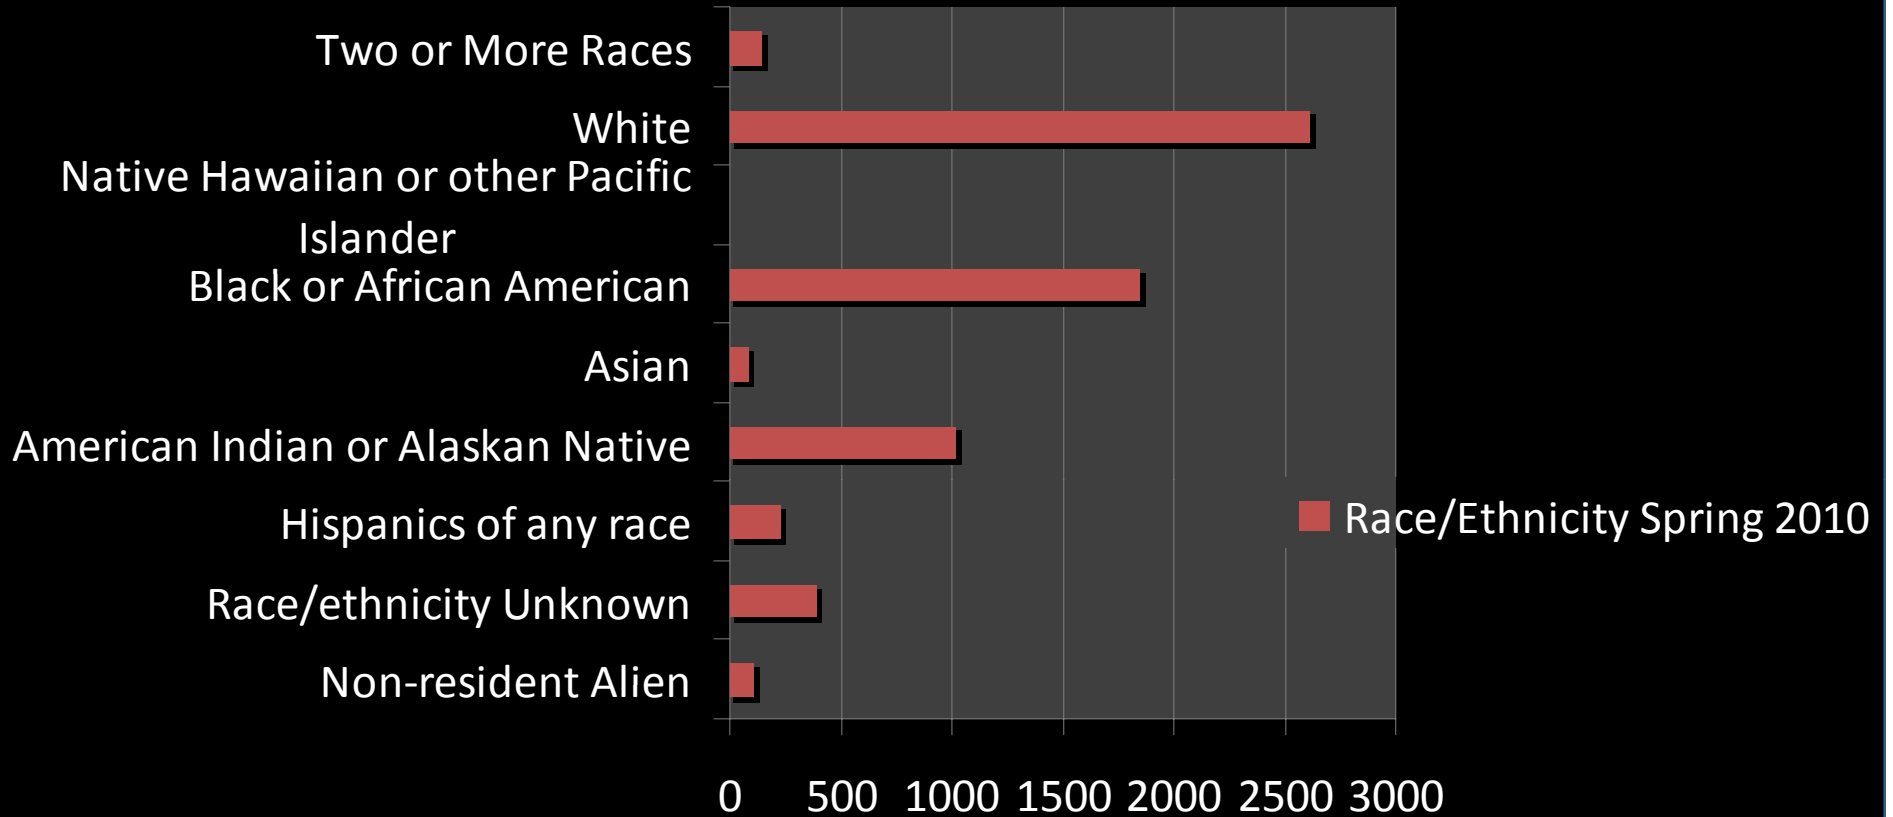

# Race/Ethnicity Spring 2010

**UNCP Diversity Enrollment for Students of Color/ Group Populations**  
**Enrollment reflects both undergraduate and graduate students. UNCP Institutional Effectiveness Spring 2010**

**UNCP Students**  
 Non-resident Alien 106  
 Race/ethnicity Unknown 383  
 Hispanics of any race 228  
 American Indian or Alaskan Native 1015  
 Asian 85  
 Black or African American 1843  
 Native Hawaiian or other Pacific Islander 12  
 White 2616  
 Two or More Races 145  
**TOTAL 6433**