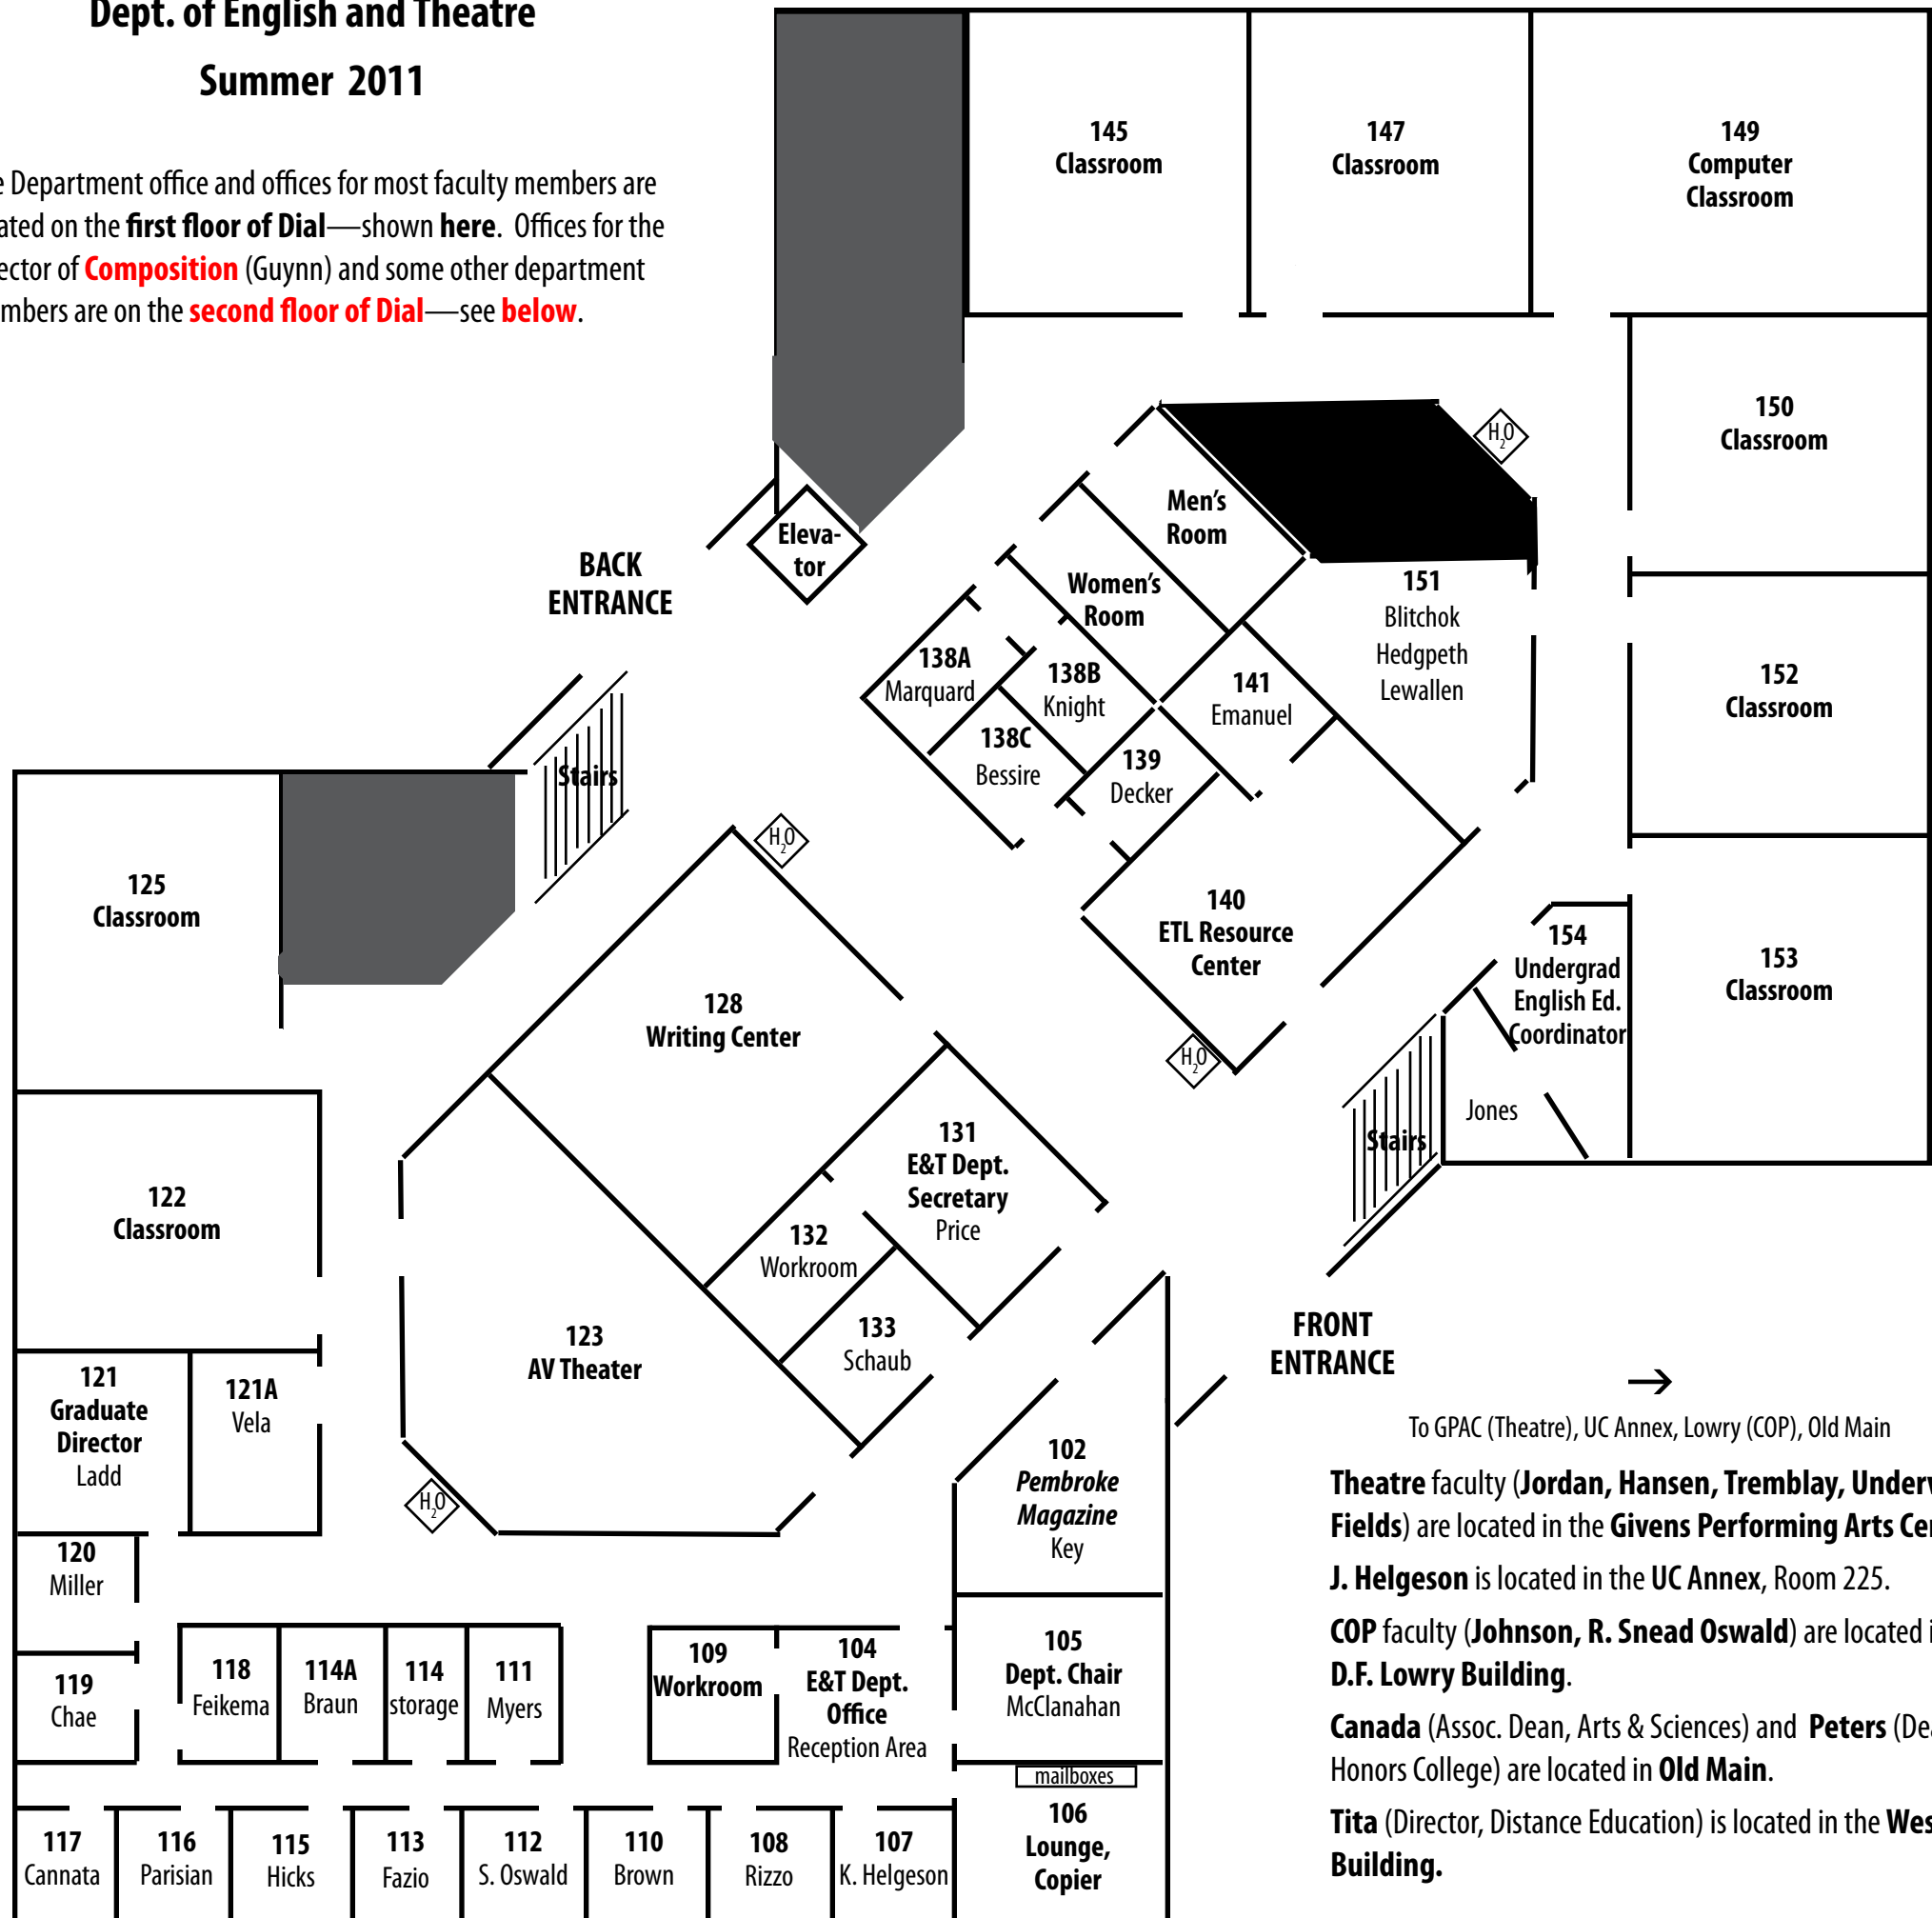

First Floor, Dial Humanities Building

Dept. of English and Theatre Summer 2011

The Department office and offices for most faculty members are located on the **first floor of Dial**—shown **here**. Offices for the Director of **Composition** (Guynn) and some other department members are on the **second floor of Dial**—see **below**.

Second Floor, Dial Humanities Building

English and Theatre Dept. in red

Foreign Languages Dept. in green

History Dept. in purple